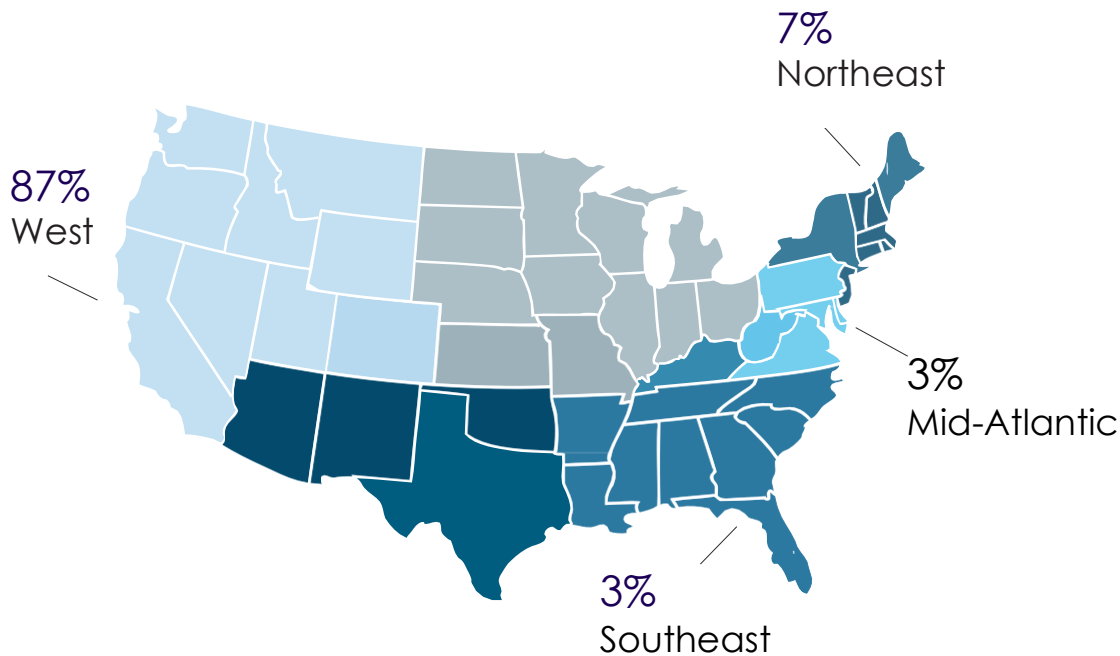

2016 CMU First Destination Outcomes

College of Engineering: Information Networking Institution
Master of Science - Information Networking
(cont.)

Employment Destinations (cont.)

Employer	Job Title	City	State/Country
Tintri (2)	File Systems Engineer	Mountain View	CA
	Member of Technical Staff	Mountain View	CA
TripAdvisor	Software Engineer	Boston	MA
Twitter	Software Engineer	San Francisco	CA
Uber (2)	Software Engineer	San Francisco	CA
VMWare (2)	Member of Technical Staff	Palo Alto	CA
Yahoo	Software Engineer	Sunnyvale	CA
Yelp	Software Engineer	San Francisco	CA

Source: Post-graduation data compiled from 100% of graduating INI MSIN graduate students. This includes students who graduated in August 2015, December 2015 & May 2016.

Key: Other = volunteer, military, return to home country, seeking graduate school, or delay in post-graduate search

Note: All professional experiences are listed. Some recent graduates chose not to provide employer, job title, salary, and/or graduate school information in their response.

Last updated July 2016